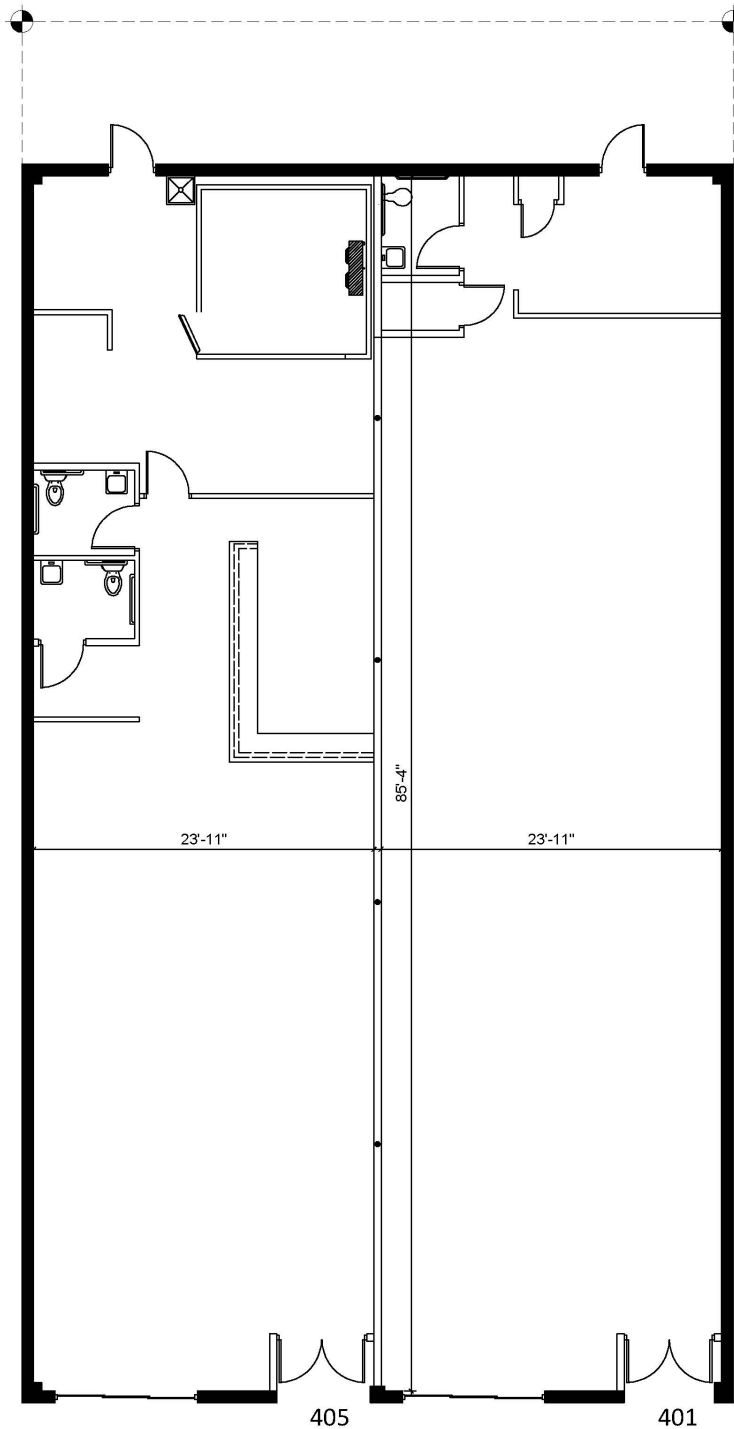

401-405 NW 26 ST Floor Plan

NW 26 STREET